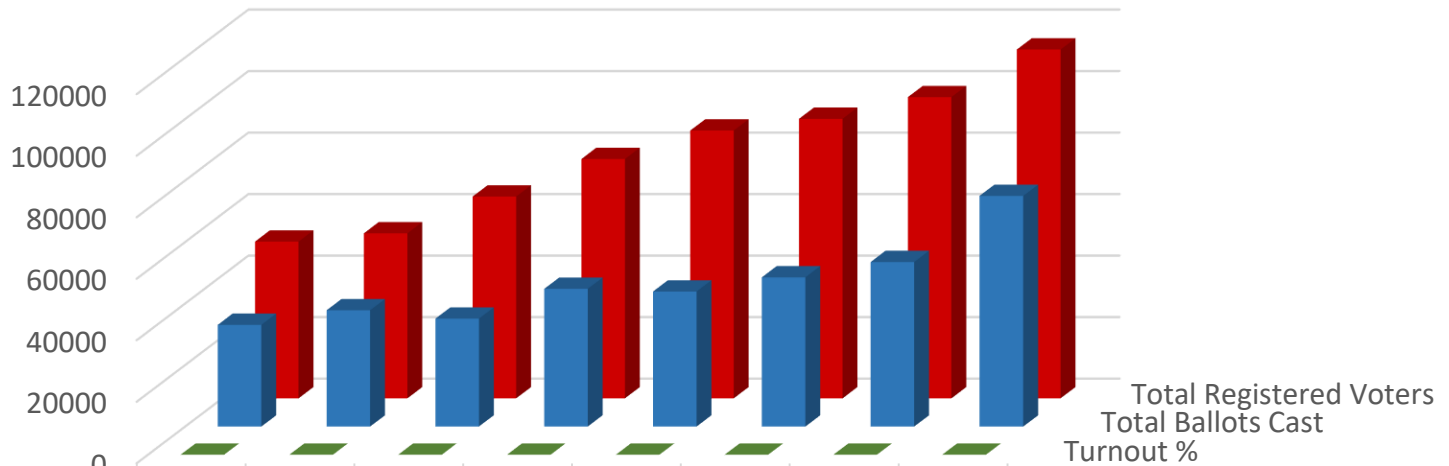

Gubernatorial Election Voter Turnout 1990- 2018

	1990	1994	1998	2002	2006	2010	2014	2018
■ Turnout %	64.88%	70.49%	53.43%	57.53%	50.14%	53.36%	54.62%	66.12%
■ Total Ballots Cast	33,072	37,818	35,070	44,781	43,898	48,507	53,495	74,999
■ Total Registered Voters	50,974	53,648	65,636	77,833	87,085	90,898	97,944	113,426